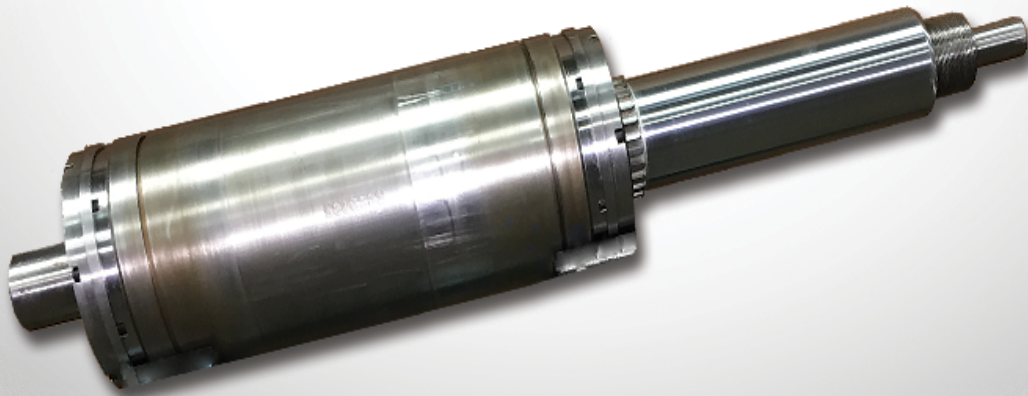

## **GILBERT TOP/BOTTOM SPINDLE CASE BEARING**

Gilbert's Surrey Repair Center (MLPM) offers the **10% discount** on the repair of Gilbert's Top/Bottom Spindle Case Bearing.